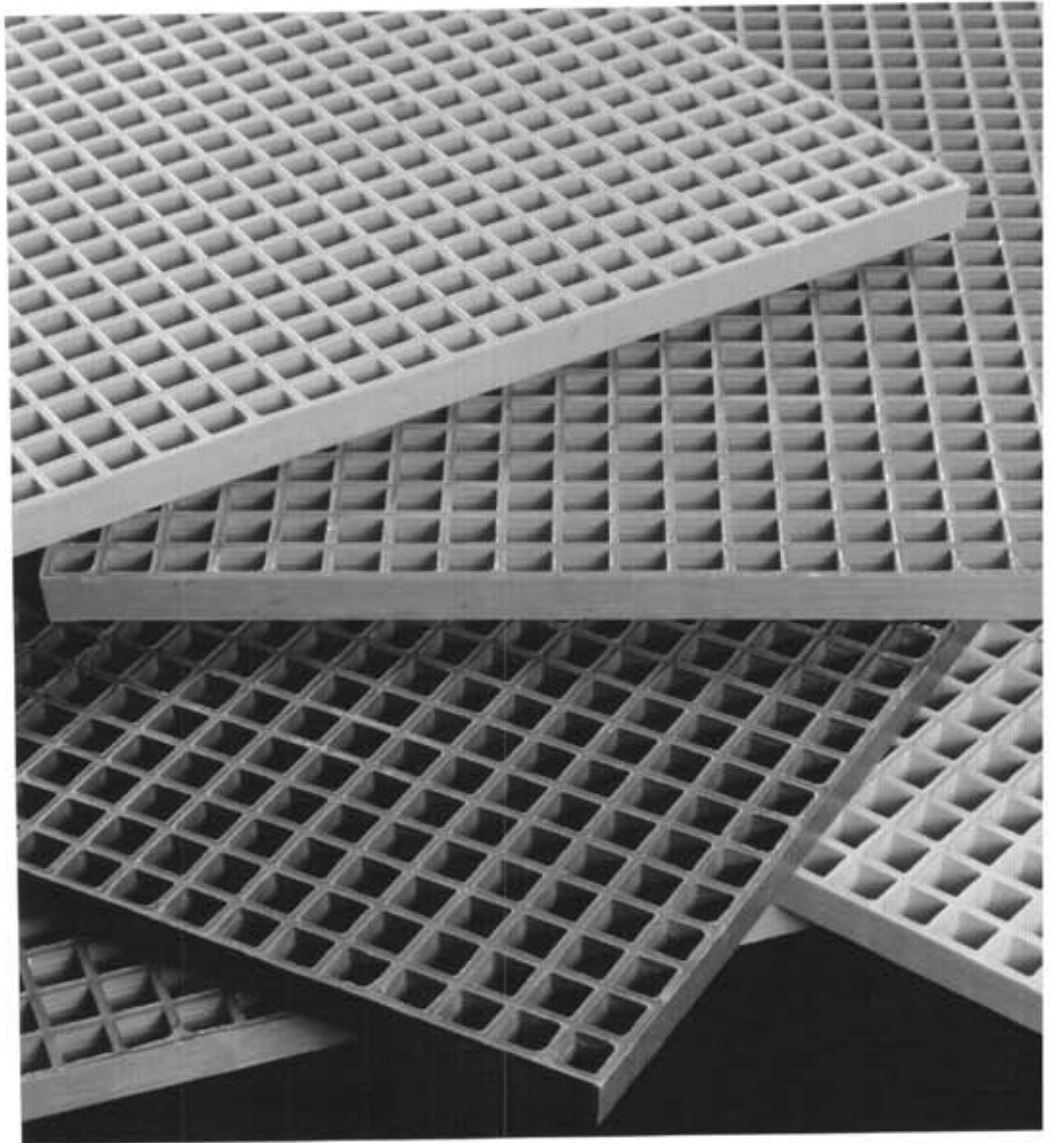

MODERN ENGINEERED PRODUCTS, INC.

STRONGWELL

DURA GRATE[®]

MOLDED FIBERGLASS GRATING

P.O. Box 1074
Mandeville, Louisiana 70470

1-800-259-6874

www.mepinc.net
e-mail: sales@mepinc.net