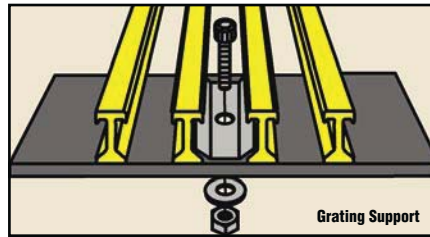

Accessories

Nosings for Stair Treads and Landings

Stair treads and landings are produced by attaching a 2" deep nosing to the leading edge. This gives added strength and rigidity to the area that takes the most impact and abuse. In addition, the nosing provides more surface area for skid resistance, wear and better visibility. Gray stair treads with yellow nosing are available at additional cost.

Panel Hold Downs

Weldable 316L stainless steel saddle clips are available for all grating series except T-1800 and T-3500.

**Bolts are priced separately from the saddle clips.*

Weldable 316L stainless steel insert clips are available for all grating series except T-1800 and T-3500.

**Bolts are priced separately from the hold-down.*

Weldable 316L stainless steel insert clips are available for series T-1800 and T-3500 only.

**Bolts are priced separately from the hold-down.
(All bolts are 1/4-20 x 1-1/4", cap head, 316L stainless steel.)*

Panel Connectors

Panel Connectors are generally only used at midspan to assist in transferring load from section to section.

316L stainless steel saddle clips are available as panel connectors for "I" and "HD" bar grating and T-bar grating except T-1800 and T-3500.