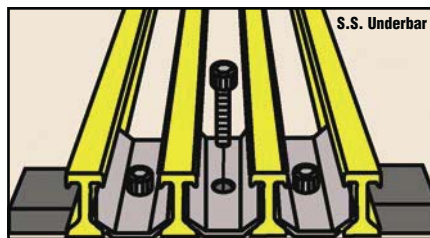

Accessories

Nosings for Stair Treads and Landings

Stair treads and landings are produced by attaching a 2" deep nosing to the leading edge. This gives added strength and rigidity to the area that takes the most impact and abuse. In addition, the nosing provides more surface area for skid resistance, wear and better visibility. Gray stair treads with yellow nosing are available at additional cost.

Panel Hold Downs

Weldable 316L stainless steel saddle clips are available for all grating series except T-1800 and T-3500.

**Bolts are priced separately from the saddle clips.*

Weldable 316L stainless steel insert clips are available for all grating series except T-1800 and T-3500.

**Bolts are priced separately from the hold-down.*

Weldable 316L stainless steel insert clips are available for series T-1800 and T-3500 only.

**Bolts are priced separately from the hold-down.
(All bolts are 1/4-20 x 1-1/4", cap head, 316L stainless steel.)*

Panel Connectors

Panel Connectors are generally only used at midspan to assist in transferring load from section to section.

316L stainless steel saddle clips are available as panel connectors for "I" and "HD" bar grating and T-bar grating except T-1800 and T-3500.