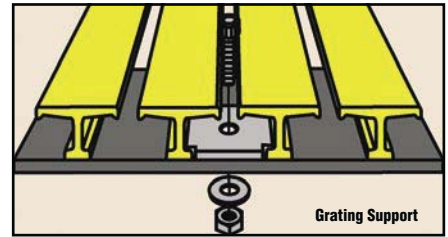

Accessories

Nosings for Stair Treads and Landings

Stair treads and landings are produced by attaching a 2" deep nosing to the leading edge. This gives added strength and rigidity to the area that takes the most impact and abuse. In addition, the nosing provides more surface area for skid resistance, wear and better visibility. Gray stair treads with yellow nosing are available at additional cost.

Panel Hold Downs

Weldable 316L stainless steel saddle clips are available for all grating series except T-1800 and T-3500.

**Bolts are priced separately from the saddle clips.*

Weldable 316L stainless steel insert clips are available for all grating series except T-1800 and T-3500.

**Bolts are priced separately from the hold-down.*

Weldable 316L stainless steel insert clips are available for series T-1800 and T-3500 only.

**Bolts are priced separately from the hold-down.
(All bolts are 1/4-20 x 1-1/4", cap head, 316L stainless steel.)*

Panel Connectors

Panel Connectors are generally only used at midspan to assist in transferring load from section to section.

316L stainless steel saddle clips are available as panel connectors for "I" and "HD" bar grating and T-bar grating except T-1800 and T-3500.