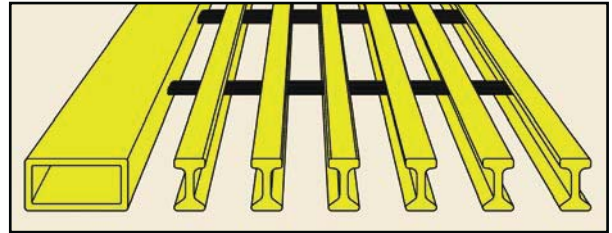

Accessories

Nosings for Stair Treads and Landings

Stair treads and landings are produced by attaching a 2" deep nosing to the leading edge. This gives added strength and rigidity to the area that takes the most impact and abuse. In addition, the nosing provides more surface area for skid resistance, wear and better visibility. Gray stair treads with yellow nosing are available at additional cost.

TREAD WIDTH & COLOR	STAIR TREAD SERIES	MAXIMUM SPAN FOR 300 LBS. AT MIDSPAN	
		1/8" OR LESS DEFLECTION	1/4" OR LESS DEFLECTION
11" Gray or Yellow	I-6000 1"	29"	37"
11" Gray or Yellow	I-6000 1-1/2"	40"	52"
12" Gray or Yellow	T-5000 2"	47"	59"

**Bolts are priced separately from the hold-down.*

Weldable 316L stainless steel insert clips are available for series T-1800 and T-3500 only.

**Bolts are priced separately from the hold-down.
(All bolts are 1/4-20 x 1-1/4", cap head, 316L stainless steel.)*

Curb Angle

Fiberglass Curb Angle provides a strong, firm base for bearing bars and is pultruded from the same material and in the same manner as other DURADEK® and DURAGRID® products. Corrosion resistant Fiberglass Curb Angles are available in four sizes in gray fire retardant vinyl ester.