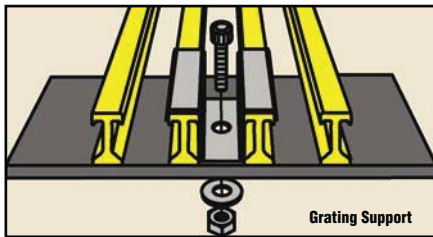

Accessories

Nosings for Stair Treads and Landings

Stair treads and landings are produced by attaching a 2" deep nosing to the leading edge. This gives added strength and rigidity to the area that takes the most impact and abuse. In addition, the nosing provides more surface area for skid resistance, wear and better visibility. Gray stair treads with yellow nosing are available at additional cost.

Panel Hold Downs

Weldable 316L stainless steel saddle clips are available for all grating series except T-1800 and T-3500.

**Bolts are priced separately from the saddle clips.*

Weldable 316L stainless steel insert clips are available for all grating series except T-1800 and T-3500.

**Bolts are priced separately from the hold-down.*

Weldable 316L stainless steel insert clips are available for series T-1800 and T-3500 only.

**Bolts are priced separately from the hold-down.
(All bolts are 1/4-20 x 1-1/4", cap head, 316L stainless steel.)*

Panel Connectors

Panel Connectors are generally only used at midspan to assist in transferring load from section to section.

316L stainless steel saddle clips are available as panel connectors for "I" and "HD" bar grating and T-bar grating except T-1800 and T-3500.