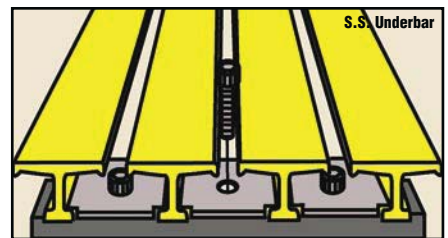

Accessories

Nosings for Stair Treads and Landings

Stair treads and landings are produced by attaching a 2" deep nosing to the leading edge. This gives added strength and rigidity to the area that takes the most impact and abuse. In addition, the nosing provides more surface area for skid resistance, wear and better visibility. Gray stair treads with yellow nosing are available at additional cost.

**Bolts are priced separately from the hold-down.*

Weldable 316L stainless steel insert clips are available for series T-1800 and T-3500 only.

**Bolts are priced separately from the hold-down.
(All bolts are 1/4-20 x 1-1/4", cap head, 316L stainless steel.)*

Panel Connectors

Panel Connectors are generally only used at midspan to assist in transferring load from section to section.

316L stainless steel saddle clips are available as panel connectors for "I" and "HD" bar grating and T-bar grating except T-1800 and T-3500.

Insert clip hold-downs are available for I-bar grating and T-bar grating except for T-1800 and T-3500.

Insert clip hold-downs are available for T-1800 and T-3500 grating.

(All bolts are 1/4-20 x 1-1/4", cap head, 316L stainless steel.)