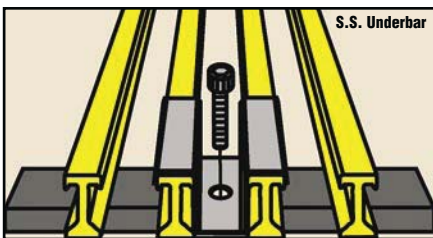

Accessories

Nosings for Stair Treads and Landings

Stair treads and landings are produced by attaching a 2" deep nosing to the leading edge. This gives added strength and rigidity to the area that takes the most impact and abuse. In addition, the nosing provides more surface area for skid resistance, wear and better visibility. Gray stair treads with yellow nosing are available at additional cost.

Panel Hold Downs

Weldable 316L stainless steel saddle clips are available for all grating series except T-1800 and T-3500.

**Bolts are priced separately from the saddle clips.*

Weldable 316L stainless steel insert clips are available for all grating series except T-1800 and T-3500.

**Bolts are priced separately from the hold-down.*

Weldable 316L stainless steel insert clips are available for series T-1800 and T-3500 only.

**Bolts are priced separately from the hold-down.
(All bolts are 1/4-20 x 1-1/4", cap head, 316L stainless steel.)*

Panel Connectors

Panel Connectors are generally only used at midspan to assist in transferring load from section to section.

316L stainless steel saddle clips are available as panel connectors for "I" and "HD" bar grating and T-bar grating except T-1800 and T-3500.